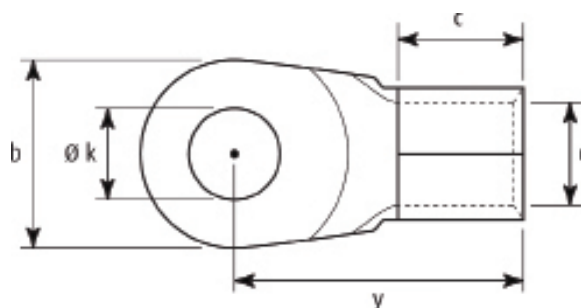

Cablecraft's range contains sizes for cables from 10mm<sup>2</sup> - 95mm<sup>2</sup> and stud sizes from 4mm to 16.0mm. They maintain strength during the crimping cycle, and are electro tin plated for maximum corrosion resistance and conductivity. Din Standard 46234. The maximum electrical rating in AMPs has been tested at a constant working temperature of 50°C.

**SPECIFICATION:**

**MATERIAL:**

Electrolytic Copper, Electro-Tin Plated

**MAX. ELEC. RATING:**

- 10mm<sup>2</sup> - 70 AMP
- 16mm<sup>2</sup> - 95 AMP
- 25mm<sup>2</sup> - 125 AMP
- 35mm<sup>2</sup> - 170 AMP
- 50mm<sup>2</sup> - 230 AMP
- 70mm<sup>2</sup> - 265 AMP
- 95mm<sup>2</sup> - 310 AMP

**APPROVALS:** DIN STANDARD 46234

**DIMENSIONS (mm)**

CABLE SIZE (mm <sup>2</sup> )	PART NO.	STUD SIZE D2 (mm)	MAX. ELEC RATING (A)	d	y	b	c	ØK	PACK QTY
10	CST10-4	4	70	4.5	16.0	10.0	8.0	4.3	50
	CST10-5	5	70	4.5	16.0	10.0	8.0	5.3	50
	CST10-6	6	70	4.5	17.0	11.0	8.0	6.5	50
	CST10-8	8	70	4.5	20.0	14.0	8.0	8.4	50
	CST10-10	10	70	4.5	21.0	18.0	8.0	10.5	50
	CST10-12	12	70	4.5	23.0	22.0	8.0	13.0	50
16	CST16-5	5	95	5.8	20.0	11.0	10.0	5.3	50
	CST16-6	6	95	5.8	20.0	11.0	10.0	6.5	50
	CST16-8	8	95	5.8	22.0	14.0	10.0	8.4	50
	CST16-10	10	95	5.8	24.0	18.0	10.0	10.5	50
	CST16-12	12	95	5.8	26.0	22.0	10.0	13.0	50
25	CST25-5	5	125	7.5	25.0	12.0	11.0	5.3	50
	CST25-6	6	125	7.5	25.0	12.0	11.0	6.5	50
	CST25-8	8	125	7.5	25.0	16.0	11.0	8.4	50
	CST25-10	10	125	7.5	26.0	18.0	11.0	10.5	50
	CST25-12	12	125	7.5	31.0	22.0	11.0	13.0	50
	CST25-14	14	125	7.5	31.0	22.0	11.0	15.0	50
	CST25-16	16	125	7.5	35.0	28.0	11.0	17.0	50